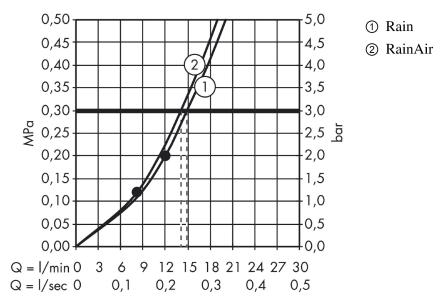

Raindance Select

Raindance Select E 300 2jet overhead shower with shower arm 390 mm

Surfaces: **chrome** Article Number: **27385000**

Description

product features

- shower head size: 300 x 160 mm
- shower arm length: 390 mm
- spray type: Rain, RainAir (rain spray enriched with air)
- flow rate Rain spray (at 0.3 MPa): 15 l/min
- flow rate RainAir spray (at 0.3 MPa): 15 l/min
- spray type alternation: Select button on overhead shower
- spray disc surface in two variants: chrome or white
- material spray disc: metal
- spray disc removeable for cleaning
- installation type: wall

Technology

Product image

Scale drawing

Flowchart

The consumption was measured in combination with the appropriate fittings (thermostat/mixer/in-wall valve) to reflect actual application in practice.

Raindance Select