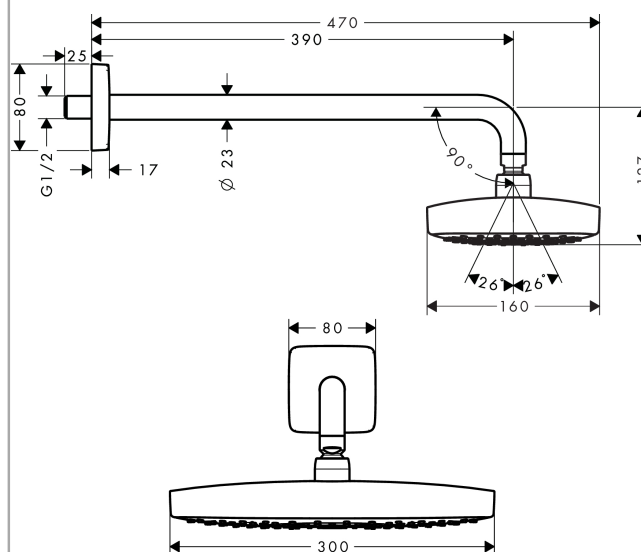

Raindance Select

Raindance Select E 300 2jet overhead shower with shower arm 390 mm

Surfaces: **chrome** Article Number: **27385000**

Description

product features

- shower head size: 300 x 160 mm
- shower arm length: 390 mm
- spray type: Rain, RainAir (rain spray enriched with air)
- flow rate Rain spray (at 0.3 MPa): 15 l/min
- flow rate RainAir spray (at 0.3 MPa): 15 l/min
- spray type alternation: Select button on overhead shower
- spray disc surface in two variants: chrome or white
- material spray disc: metal
- spray disc removeable for cleaning
- installation type: wall

Technology

Product image

Scale drawing

Flowchart

The consumption was measured in combination with the appropriate fittings (thermostat/mixer/in-wall valve) to reflect actual application in practice.

Raindance Select

Raindance Select E 300 2jet overhead shower with shower arm 390 mm

Surfaces: **chrome** Article Number: **27385000**

Installation examples